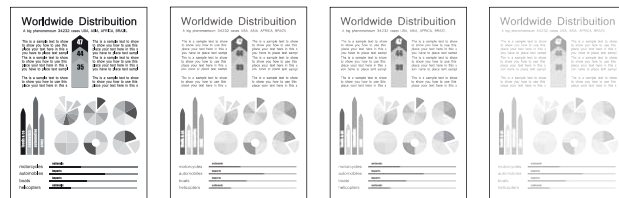

Off   Light   Lighter   Lightest